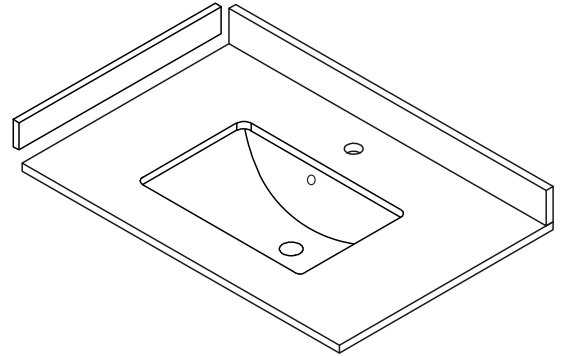

# WYNDHAM COLLECTION

TOP VIEW OF VANITY CABINET

All measurements are  $\pm 1/4"$ .

WC-1111-30-SGL

# WYNDHAM COLLECTION

Side splash is reversible.  
Note: All measurements are  $\pm 1/4"$ .

WC-VCA-30-SGL-TOP