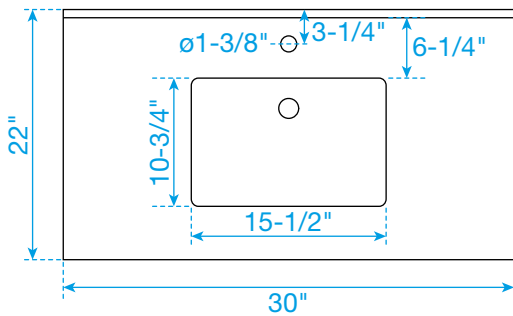

# WYNDHAM COLLECTION

TOP VIEW OF VANITY CABINET

All measurements are  $\pm 1/4"$ .

WC-1111-30-SGL

# WYNDHAM COLLECTION

Side splash is reversible.  
Note: All measurements are  $\pm 1/4"$ .

WC-VCA-30-SGL-TOP