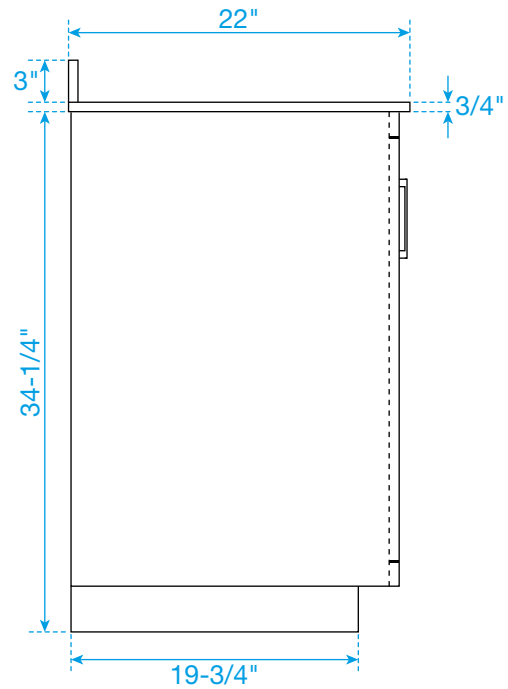

# WYNDHAM COLLECTION

TOP VIEW OF VANITY CABINET

All measurements are  $\pm 1/4"$ .

WC-1111-30-SGL

# WYNDHAM COLLECTION

Side splash is reversible.  
Note: All measurements are  $\pm 1/4"$ .

WC-VCA-30-SGL-TOP