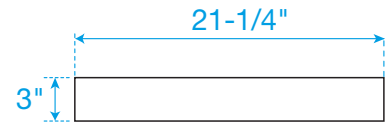

# WYNDHAM COLLECTION

TOP VIEW OF VANITY CABINET

All measurements are  $\pm 1/4"$ .

WC-1111-30-SGL

# WYNDHAM COLLECTION

Side splash is reversible.  
Note: All measurements are  $\pm 1/4"$ .

WC-VCA-30-SGL-TOP