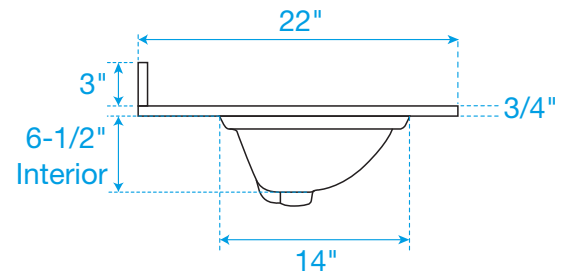

# WYNDHAM COLLECTION

TOP VIEW OF VANITY CABINET

All measurements are  $\pm 1/4"$ .

WC-1111-30-SGL

# WYNDHAM COLLECTION

Side splash is reversible.  
Note: All measurements are  $\pm 1/4"$ .

WC-VCA-30-SGL-TOP