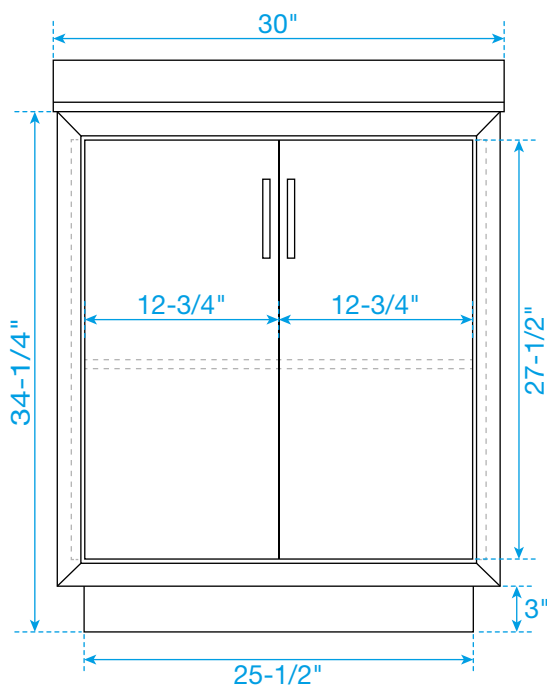

# WYNDHAM COLLECTION

TOP VIEW OF VANITY CABINET

All measurements are  $\pm 1/4"$ .

WC-1111-30-SGL

# WYNDHAM COLLECTION

Side splash is reversible.  
Note: All measurements are  $\pm 1/4"$ .

WC-VCA-30-SGL-TOP