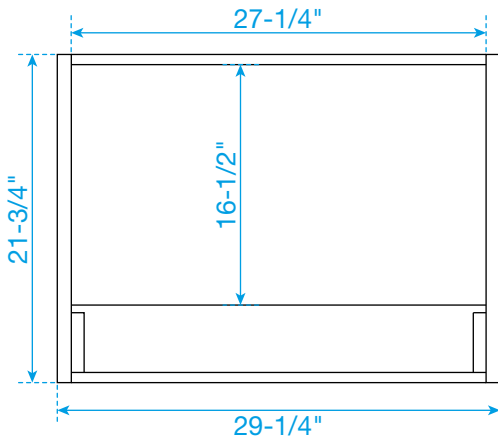

# WYNDHAM COLLECTION

TOP VIEW OF VANITY CABINET

All measurements are  $\pm 1/4"$ .

WC-1111-30-SGL

# WYNDHAM COLLECTION

Side splash is reversible.  
Note: All measurements are  $\pm 1/4"$ .

WC-VCA-30-SGL-TOP