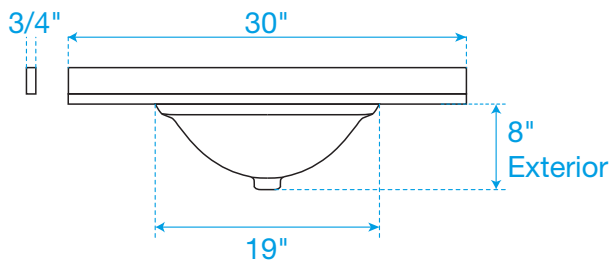

# WYNDHAM COLLECTION

TOP VIEW OF VANITY CABINET

All measurements are  $\pm 1/4"$ .

WC-1111-30-SGL

# WYNDHAM COLLECTION

Side splash is reversible.  
Note: All measurements are  $\pm 1/4"$ .

WC-VCA-30-SGL-TOP