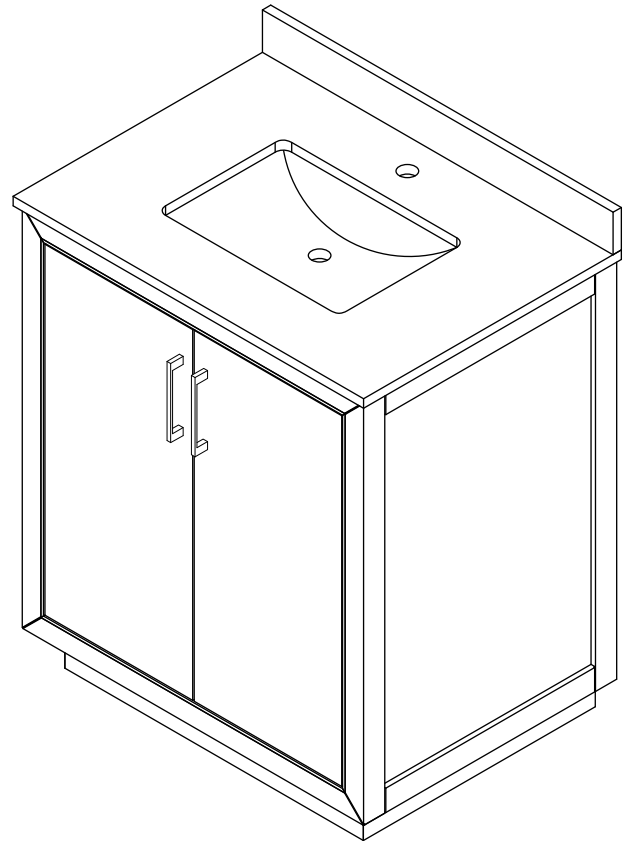

# WYNDHAM COLLECTION

TOP VIEW OF VANITY CABINET

All measurements are  $\pm 1/4"$ .

WC-1111-30-SGL

# WYNDHAM COLLECTION

Side splash is reversible.  
Note: All measurements are  $\pm 1/4"$ .

WC-VCA-30-SGL-TOP