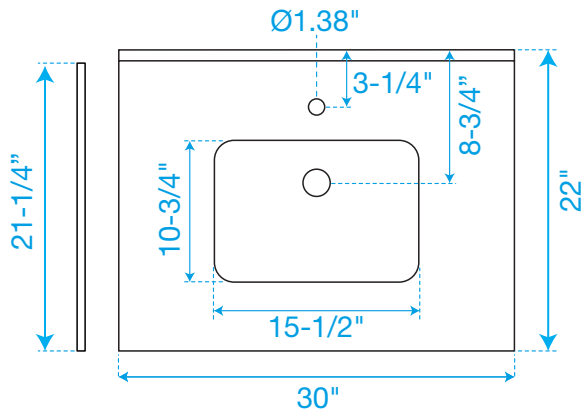

# WYNDHAM COLLECTION

TOP VIEW OF VANITY CABINET

All measurements are  $\pm 1/4"$ .

WC-1111-30-SGL

# WYNDHAM COLLECTION

Side splash is reversible.  
Note: All measurements are  $\pm 1/4"$ .

WC-VCA-30-SGL-TOP